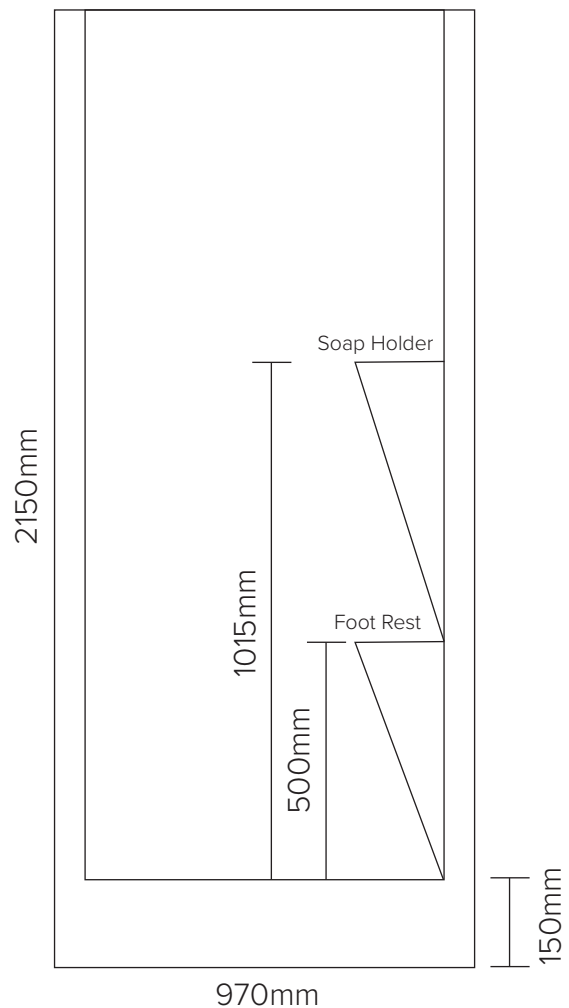

fibre glass

Shower Cubicles

970 x 870 x 2150 (Rear Waste)

Transportable Homes
Staff Showers
Renovations
Shed Showers
Ablutions
Pool Showers

Note: Drawings are a guide only.

JS Fibreglass

Phone 9404 8000 | Email info@jsfibreglass.com.au
33 Greenwich Parade, Neerabup WA 6031