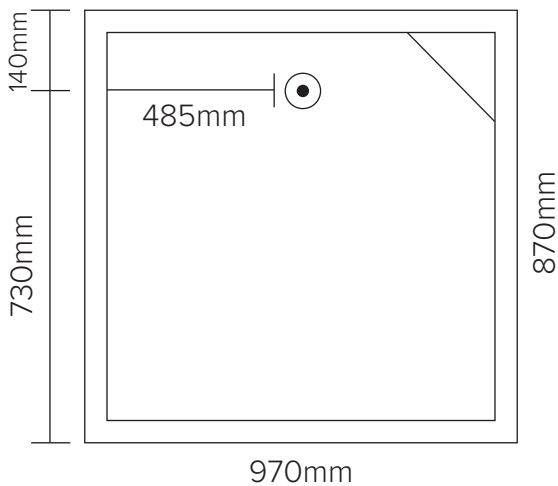

fibre glass

Shower Cubicles

970 x 870 x 2150 (Rear Waste)

Transportable Homes
Staff Showers
Renovations
Shed Showers
Ablutions
Pool Showers

Note: Drawings are a guide only.

JS Fibreglass

Phone 9404 8000 | Email info@jsfibreglass.com.au
33 Greenwich Parade, Neerabup WA 6031