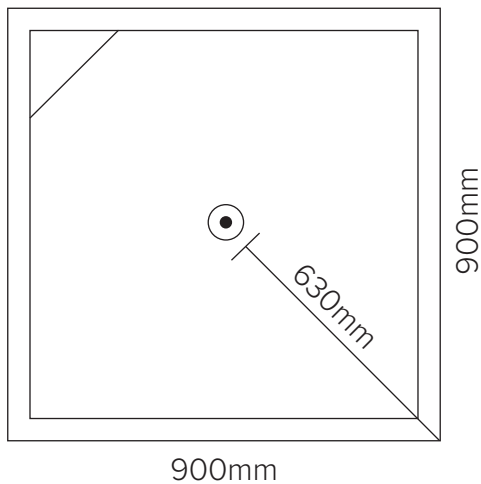

## Shower Cubicles

900 x 900 x 1940 (Centre Waste)

Transportable Homes  
Staff Showers  
Renovations  
Shed Showers  
Ablutions  
Pool Showers

Note: Drawings are a guide only.

**JS Fibreglass**

Phone 9404 8000 | Email [info@jsfibreglass.com.au](mailto:info@jsfibreglass.com.au)  
33 Greenwich Parade, Neerabup WA 6031