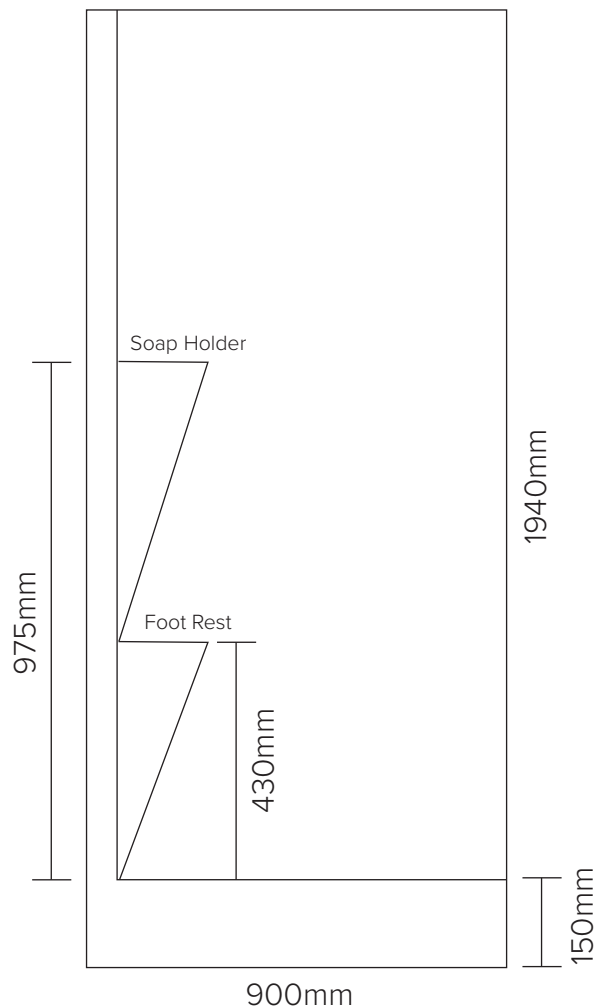

## Shower Cubicles

900 x 900 x 1940 (Centre Waste)

Transportable Homes  
Staff Showers  
Renovations  
Shed Showers  
Ablutions  
Pool Showers

Note: Drawings are a guide only.

**JS Fibreglass**

Phone 9404 8000 | Email [info@jsfibreglass.com.au](mailto:info@jsfibreglass.com.au)  
33 Greenwich Parade, Neerabup WA 6031