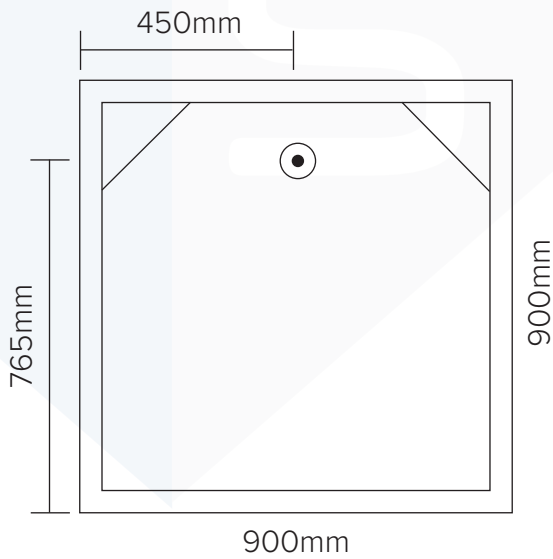

fibre glass

Shower Cubicles

900 x 900 x 1900 (Front & Rear Waste)

Transportable Homes, Staff Showers
Renovations, Shed Showers
Ablutions, Pool Showers

Note: Drawings are a guide only.

JS Fibreglass

Phone 9404 8000 | Email info@jsfibreglass.com.au
33 Greenwich Parade, Neerabup WA 6031