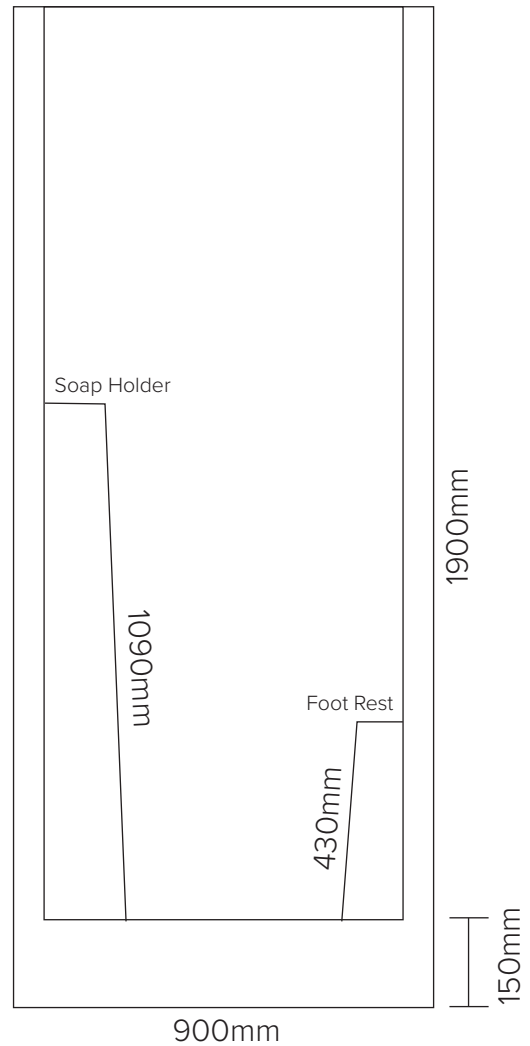

fibre glass

Shower Cubicles

900 x 900 x 1900 (Front & Rear Waste)

Transportable Homes, Staff Showers
Renovations, Shed Showers
Ablutions, Pool Showers

Note: Drawings are a guide only.

JS Fibreglass

Phone 9404 8000 | Email info@jsfibreglass.com.au
33 Greenwich Parade, Neerabup WA 6031