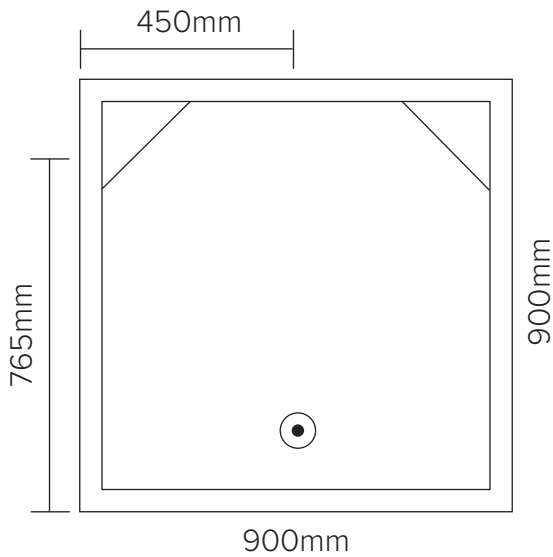

fibre glass

Shower Cubicles

900 x 900 x 1900 (Front & Rear Waste)

Transportable Homes, Staff Showers
Renovations, Shed Showers
Ablutions, Pool Showers

Note: Drawings are a guide only.

JS Fibreglass

Phone 9404 8000 | Email info@jsfibreglass.com.au
33 Greenwich Parade, Neerabup WA 6031