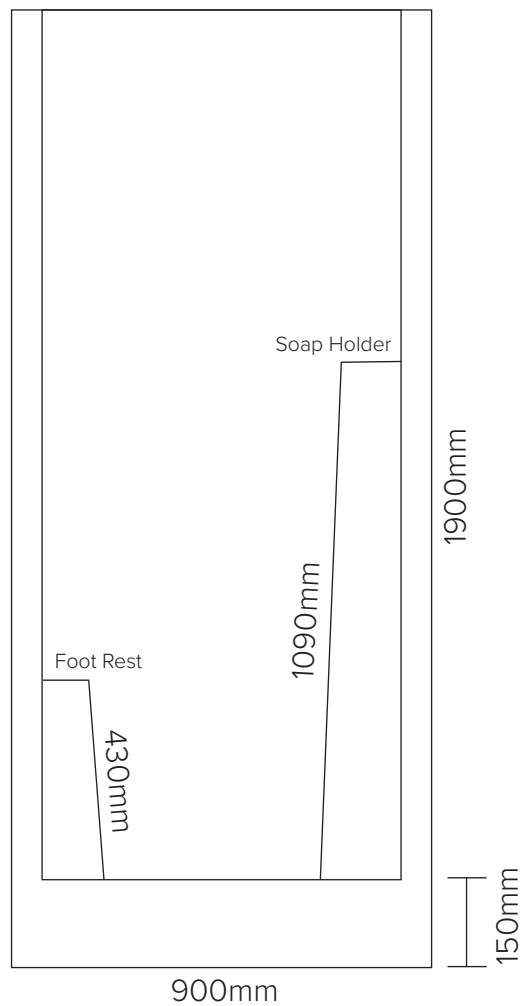

fibre glass

Shower Cubicles

900 x 1050 x 1900 - with Lip (Rear Waste)

Transportable Homes
Staff Showers
Renovations
Shed Showers
Ablutions
Pool Showers

Note: Drawings are a guide only.

JS Fibreglass

Phone 9404 8000 | Email info@jsfibreglass.com.au
33 Greenwich Parade, Neerabup WA 6031