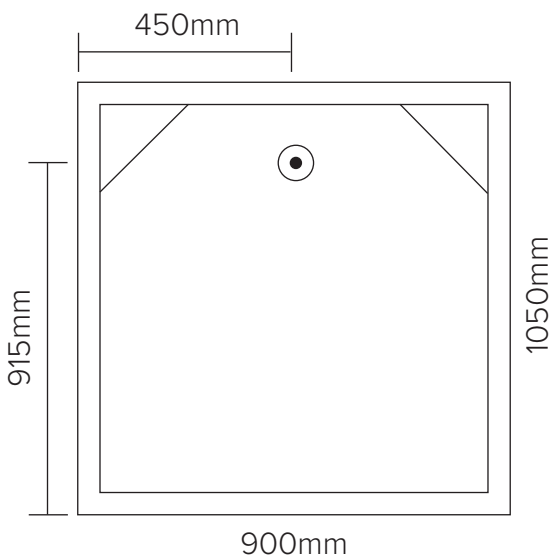

fibre glass

Shower Cubicles

900 x 1050 x 1900 - with Lip (Rear Waste)

Transportable Homes
Staff Showers
Renovations
Shed Showers
Ablutions
Pool Showers

Note: Drawings are a guide only.

JS Fibreglass

Phone 9404 8000 | Email info@jsfibreglass.com.au
33 Greenwich Parade, Neerabup WA 6031