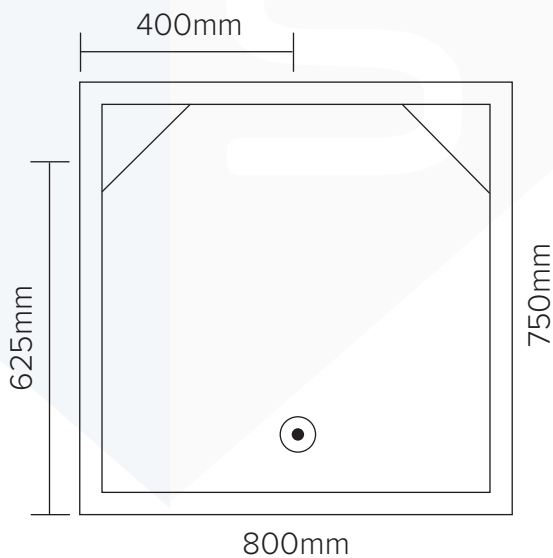

fibre glass

Shower Cubicles

800 x 750 x 1850 (Rear Waste)

Transportable Homes, Staff Showers
Renovations, Shed Showers
Ablutions, Pool Showers

Note: Drawings are a guide only.

JS Fibreglass

Phone 9404 8000 | Email info@jsfibreglass.com.au
33 Greenwich Parade, Neerabup WA 6031