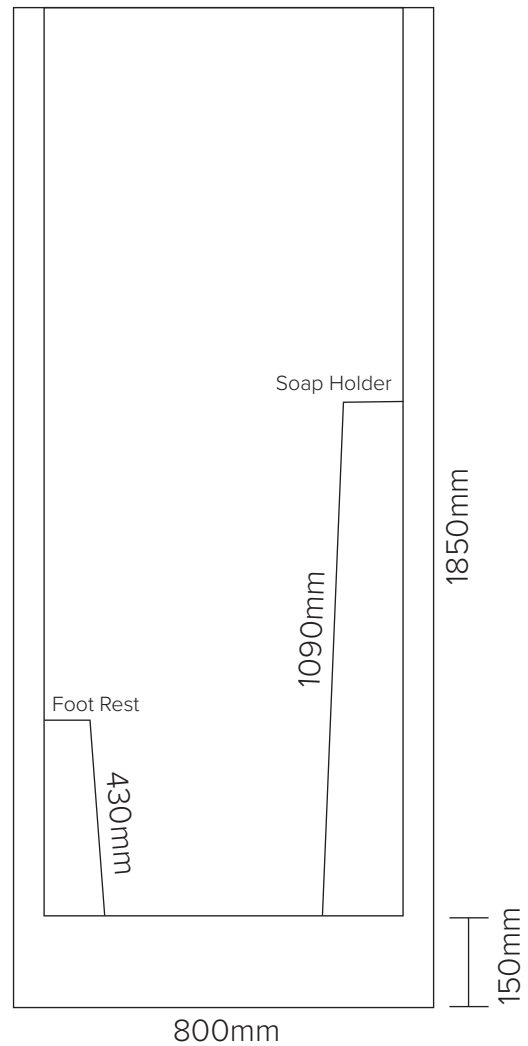

fibre glass

Shower Cubicles

800 x 750 x 1850 (Rear Waste)

Transportable Homes, Staff Showers
Renovations, Shed Showers
Ablutions, Pool Showers

Note: Drawings are a guide only.

JS Fibreglass

Phone 9404 8000 | Email info@jsfibreglass.com.au
33 Greenwich Parade, Neerabup WA 6031