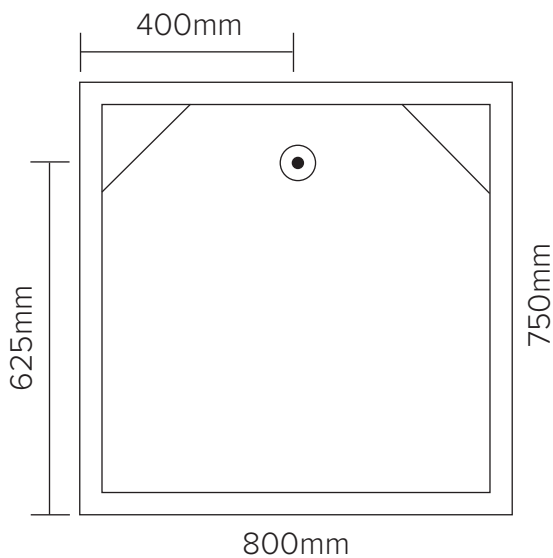

fibre glass

Shower Cubicles

800 x 750 x 1850 (Rear Waste)

Transportable Homes, Staff Showers
Renovations, Shed Showers
Ablutions, Pool Showers

Note: Drawings are a guide only.

JS Fibreglass

Phone 9404 8000 | Email info@jsfibreglass.com.au
33 Greenwich Parade, Neerabup WA 6031