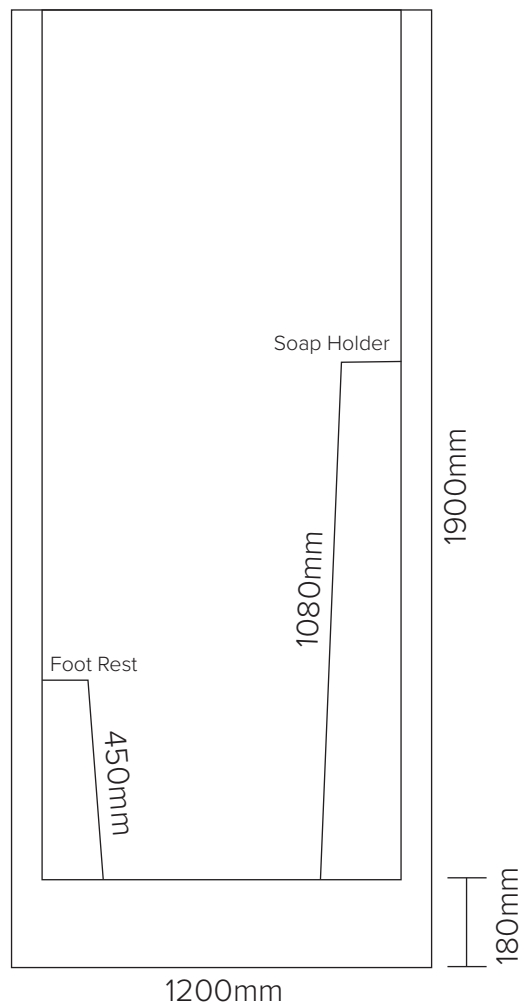

fibre glass

Shower Cubicles

1200 x 900 x 1900 (Rear Waste)

Transportable Homes
Staff Showers
Renovations
Shed Showers
Ablutions
Pool Showers

Note: Drawings are a guide only.

JS Fibreglass

Phone 9404 8000 | Email info@jsfibreglass.com.au
33 Greenwich Parade, Neerabup WA 6031