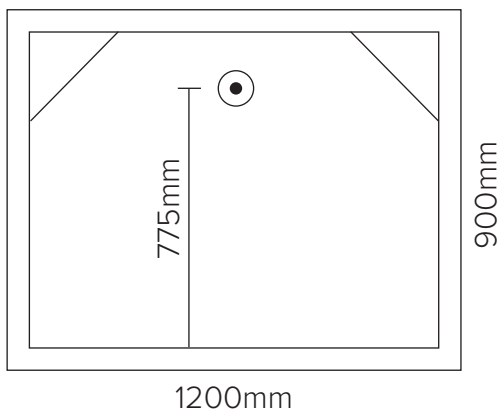

fibre glass

Shower Cubicles

1200 x 900 x 1900 (Rear Waste)

Transportable Homes
Staff Showers
Renovations
Shed Showers
Ablutions
Pool Showers

Note: Drawings are a guide only.

JS Fibreglass

Phone 9404 8000 | Email info@jsfibreglass.com.au
33 Greenwich Parade, Neerabup WA 6031