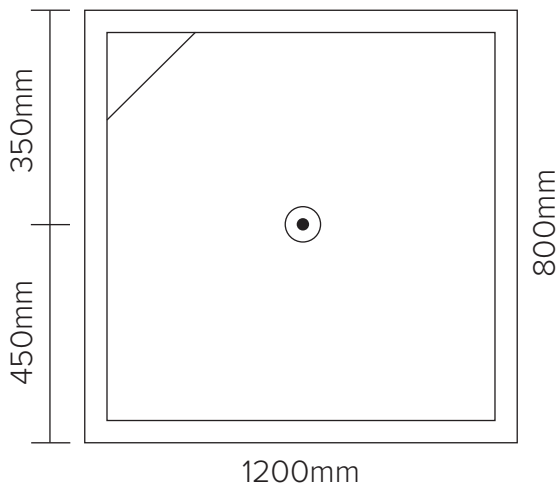

fibre glass

Shower Cubicles

1200 x 800 x 2150 (Centre Waste)

Transportable Homes
Staff Showers
Renovations
Shed Showers
Ablutions
Pool Showers

Note: Drawings are a guide only.

JS Fibreglass

Phone 9404 8000 | Email info@jsfibreglass.com.au
33 Greenwich Parade, Neerabup WA 6031