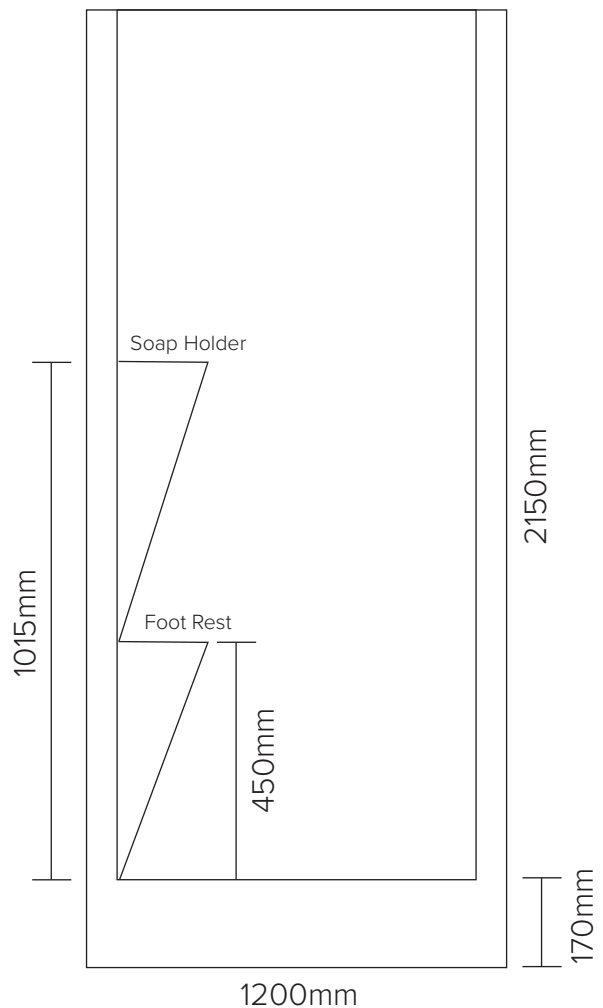

fibre glass

Shower Cubicles

1200 x 800 x 2150 (Centre Waste)

Transportable Homes
Staff Showers
Renovations
Shed Showers
Ablutions
Pool Showers

Note: Drawings are a guide only.

JS Fibreglass

Phone 9404 8000 | Email info@jsfibreglass.com.au
33 Greenwich Parade, Neerabup WA 6031