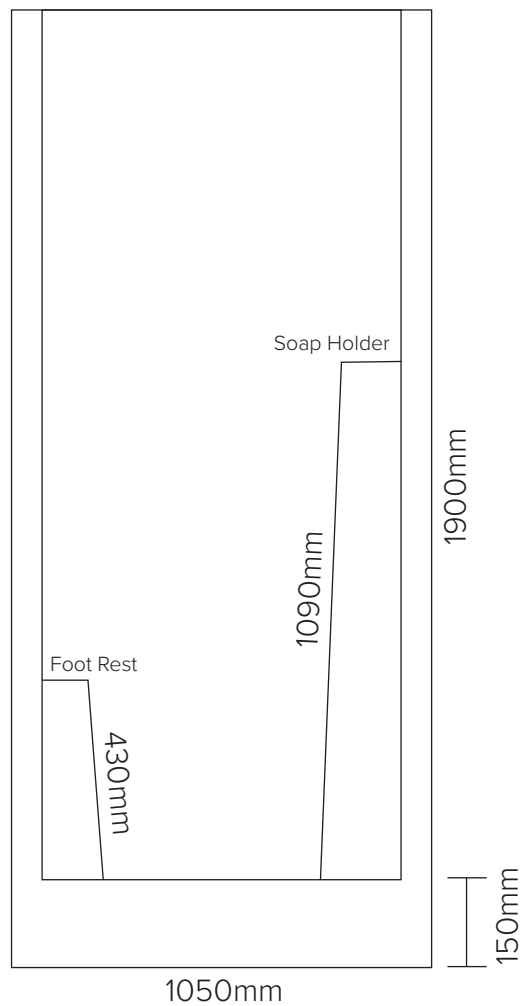

fibre glass

Shower Cubicles

1050 x 900 x 1900 - with or without lip (Rear Waste)

Transportable Homes
Staff Showers
Renovations
Shed Showers
Ablutions
Pool Showers

Note: Drawings are a guide only.

JS Fibreglass