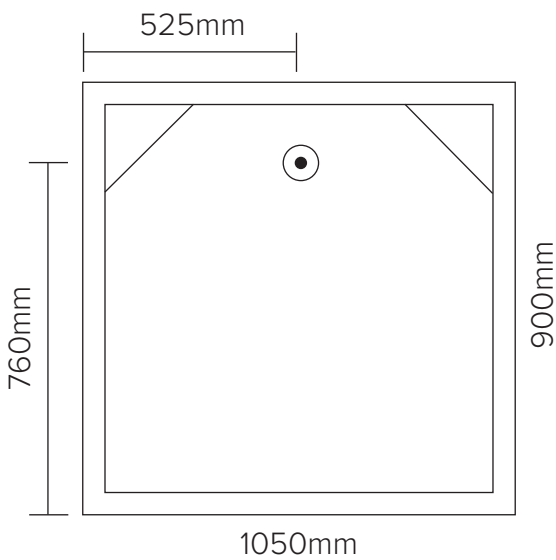

fibre glass

Shower Cubicles

1050 x 900 x 1900 - with or without lip (Rear Waste)

Transportable Homes
Staff Showers
Renovations
Shed Showers
Ablutions
Pool Showers

Note: Drawings are a guide only.

JS Fibreglass