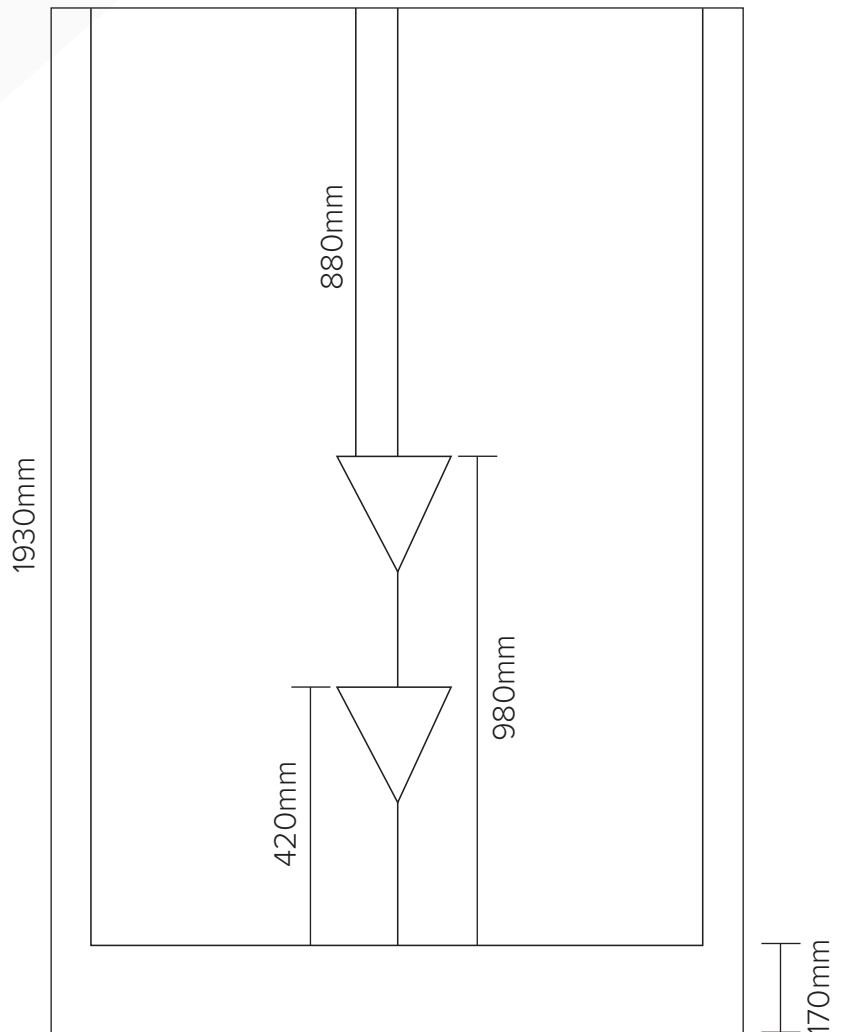

fibre glass

Corner Showers

900 x 900 x 1930 (Rear Waste)

- Transportable Homes
- Staff Showers
- Renovations
- Shed Showers
- Ablutions
- Pool Showers

Note: Drawings are a guide only.

JS Fibreglass

Phone 9404 8000 | Email info@jsfibreglass.com.au
33 Greenwich Parade, Neerabup WA 6031