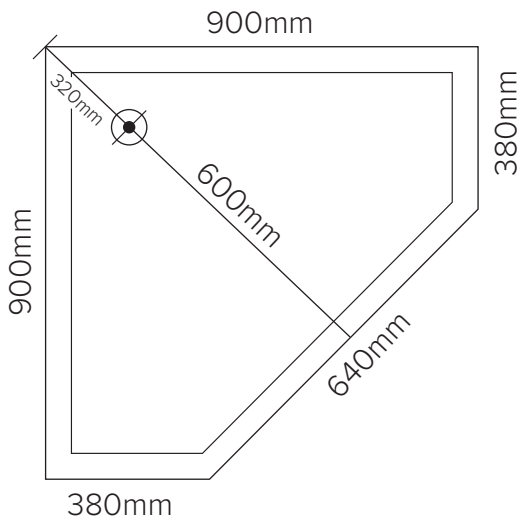

fibre glass

Corner Showers

900 x 900 x 1930 (Rear Waste)

- Transportable Homes
- Staff Showers
- Renovations
- Shed Showers
- Ablutions
- Pool Showers

Note: Drawings are a guide only.

JS Fibreglass

Phone 9404 8000 | Email info@jsfibreglass.com.au
33 Greenwich Parade, Neerabup WA 6031