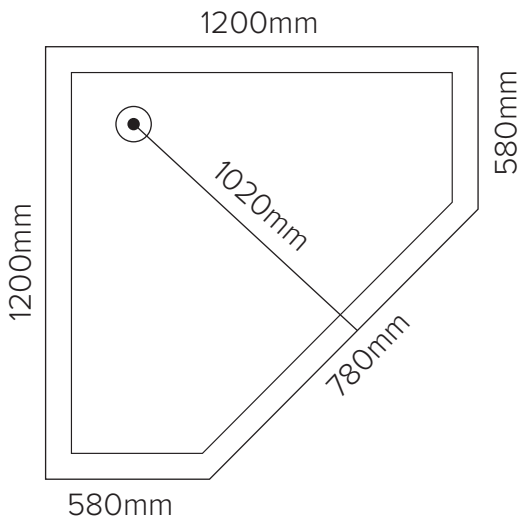

fibre glass

Corner Showers

1200 x 1200 x 1930 (Rear Waste)

Transportable Homes
Staff Showers
Renovations
Shed Showers
Ablutions
Pool Showers

Note: Drawings are a guide only.

JS Fibreglass

Phone 9404 8000 | Email info@jsfibreglass.com.au
33 Greenwich Parade, Neerabup WA 6031