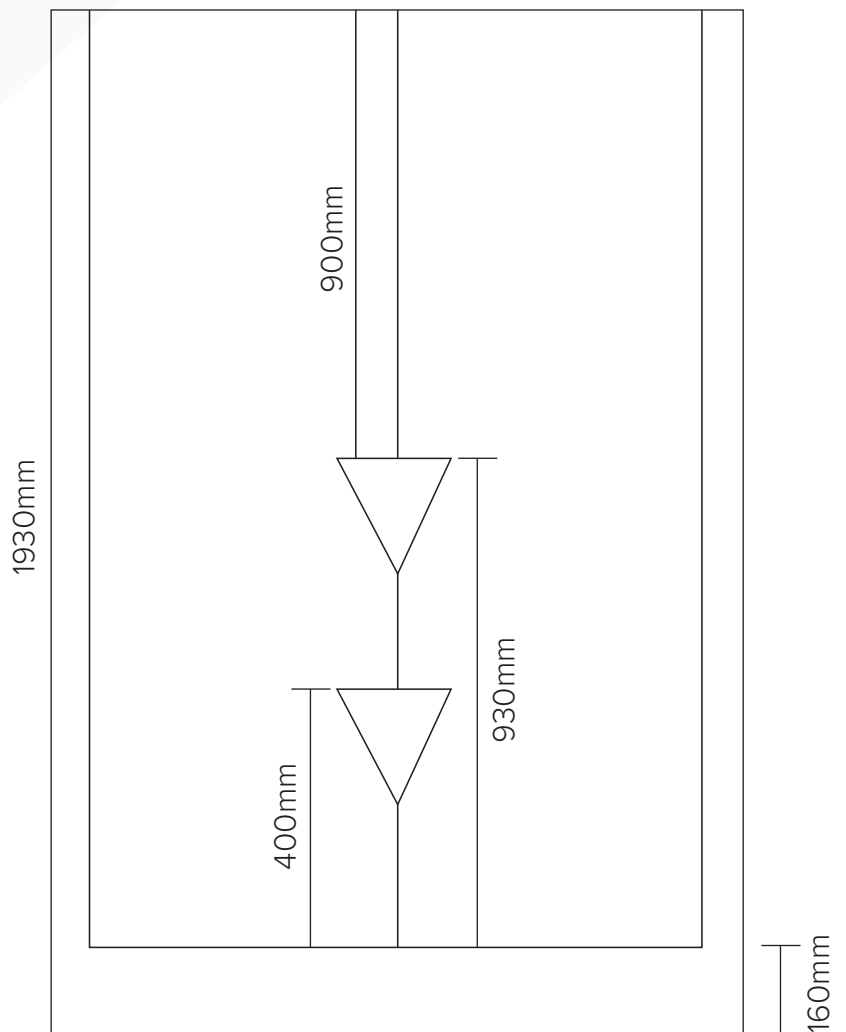

fibre glass

Corner Showers

1200 x 1200 x 1930 (Rear Waste)

Transportable Homes
Staff Showers
Renovations
Shed Showers
Ablutions
Pool Showers

Note: Drawings are a guide only.

JS Fibreglass

Phone 9404 8000 | Email info@jsfibreglass.com.au
33 Greenwich Parade, Neerabup WA 6031