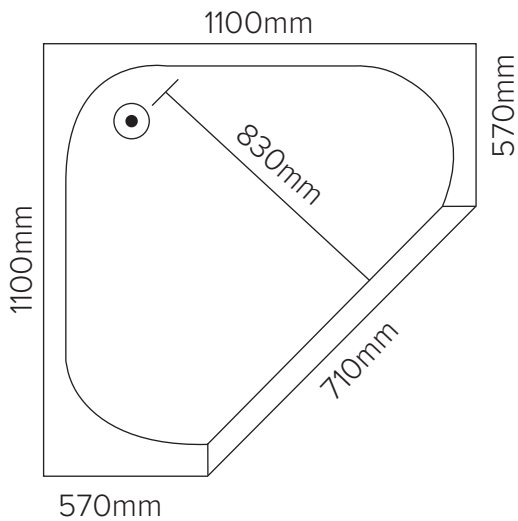

## Corner Showers

1100 x 1100 x 1930 (Rear Waste)

Transportable Homes  
Staff Showers  
Renovations  
Shed Showers  
Ablutions  
Pool Showers

Note: Drawings are a guide only.

**JS Fibreglass**

Phone 9404 8000 | Email [info@jsfibreglass.com.au](mailto:info@jsfibreglass.com.au)  
33 Greenwich Parade, Neerabup WA 6031