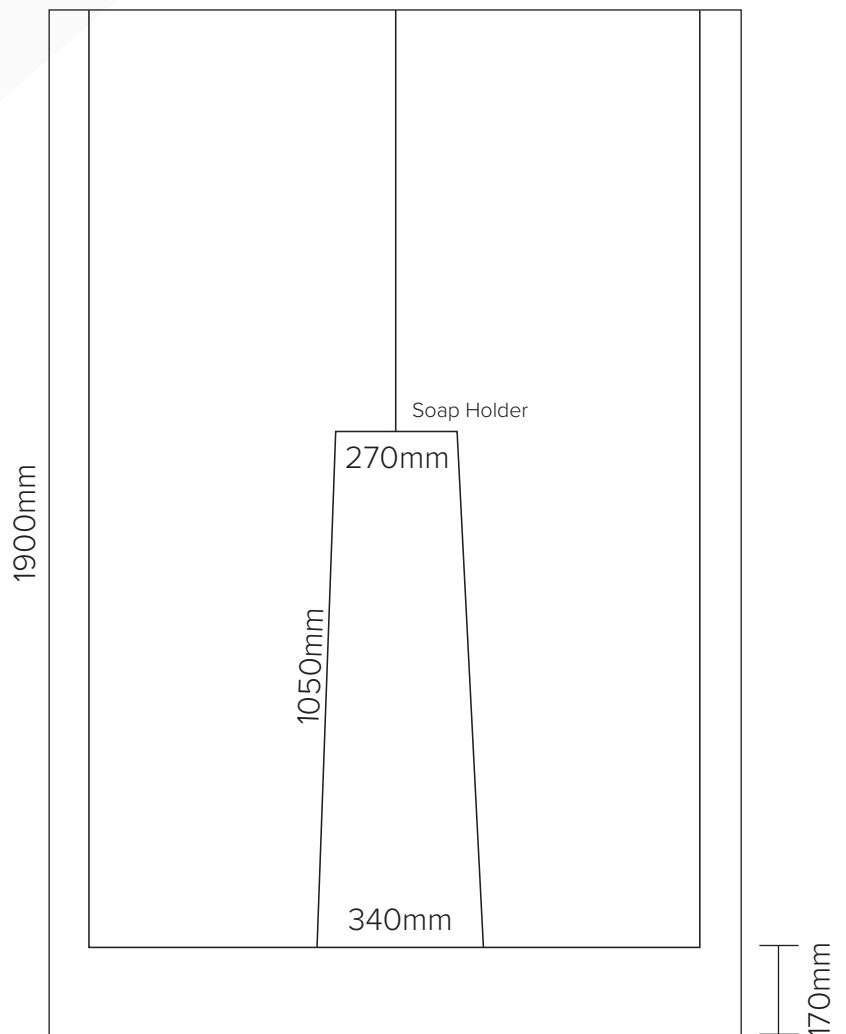

## Corner Showers

1100 x 1100 x 1930 (Rear Waste)

Transportable Homes  
Staff Showers  
Renovations  
Shed Showers  
Ablutions  
Pool Showers

Note: Drawings are a guide only.

**JS Fibreglass**

Phone 9404 8000 | Email [info@jsfibreglass.com.au](mailto:info@jsfibreglass.com.au)  
33 Greenwich Parade, Neerabup WA 6031