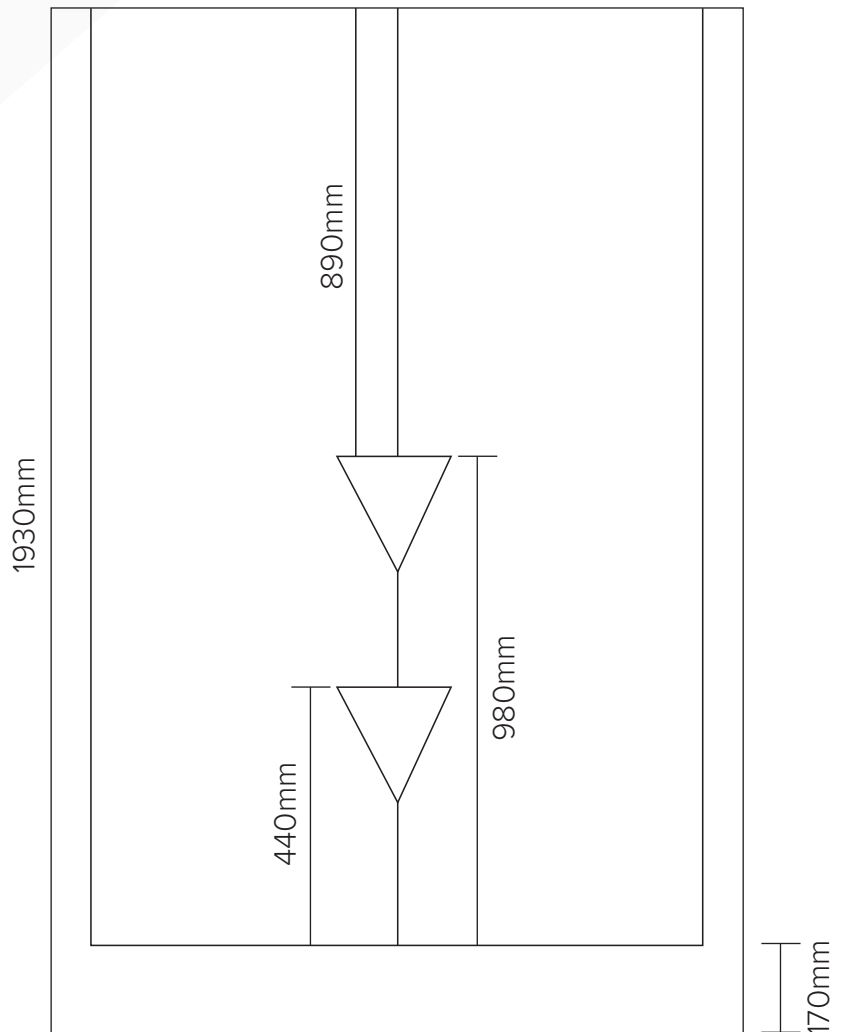

fibre glass

Corner Showers

1000 x 1000 x 1930 (Centre & Rear Waste)

Transportable Homes, Staff Showers
Renovations, Shed Showers
Ablutions, Pool Showers

Note: Drawings are a guide only.

JS Fibreglass

Phone 9404 8000 | Email info@jsfibreglass.com.au
33 Greenwich Parade, Neerabup WA 6031