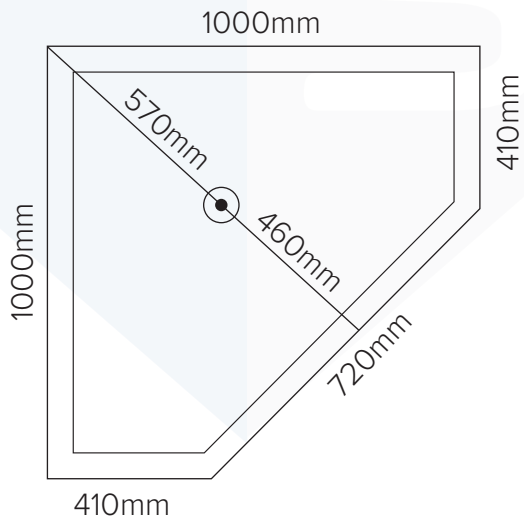

fibre glass

Corner Showers

1000 x 1000 x 1930 (Centre & Rear Waste)

Transportable Homes, Staff Showers
Renovations, Shed Showers
Ablutions, Pool Showers

Note: Drawings are a guide only.

JS Fibreglass

Phone 9404 8000 | Email info@jsfibreglass.com.au
33 Greenwich Parade, Neerabup WA 6031