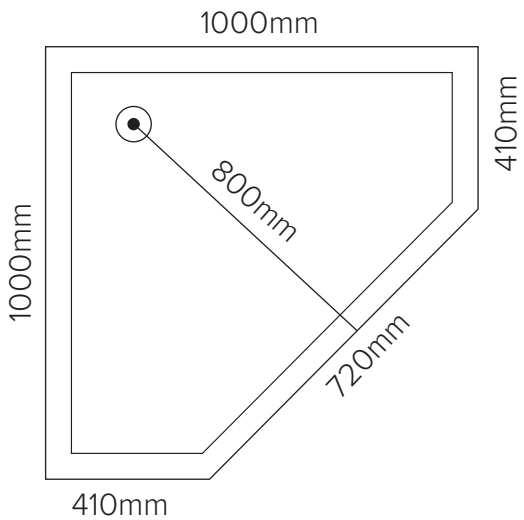

fibre glass

Corner Showers

1000 x 1000 x 1930 (Centre & Rear Waste)

Transportable Homes, Staff Showers
Renovations, Shed Showers
Ablutions, Pool Showers

Note: Drawings are a guide only.

JS Fibreglass

Phone 9404 8000 | Email info@jsfibreglass.com.au
33 Greenwich Parade, Neerabup WA 6031