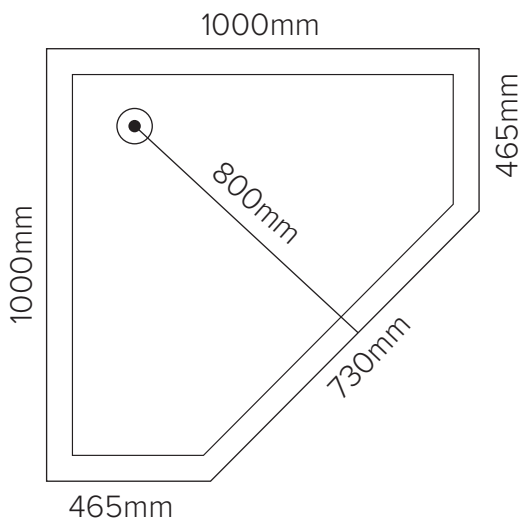

fibre glass

Corner Showers

1000 x 1000 x 1930

Transportable Homes
Staff Showers
Renovations
Shed Showers
Ablutions
Pool Showers

Note: Drawings are a guide only.

JS Fibreglass

Phone 9404 8000 | Mobile 0421 967 672 | Email info@jsfibreglass.com.au
33 Greenwich Parade, Neerabup WA 6031