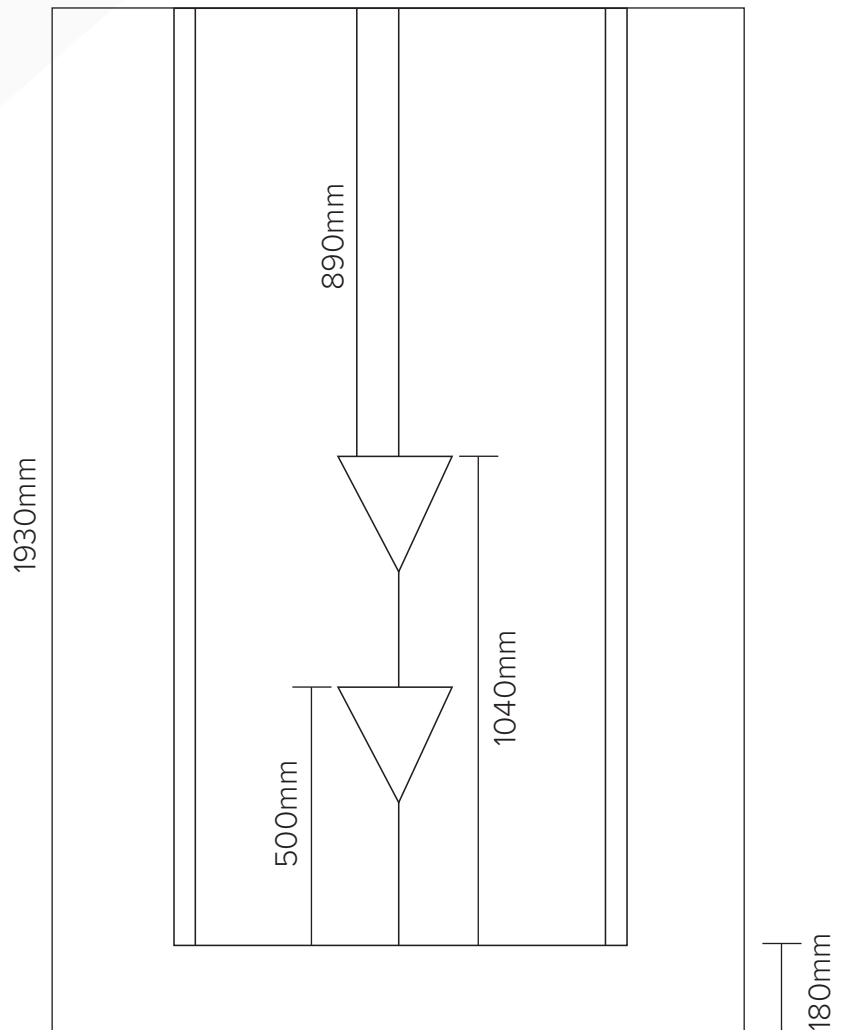

fibre glass

Corner Showers

1000 x 1000 x 1930

Transportable Homes
Staff Showers
Renovations
Shed Showers
Ablutions
Pool Showers

Note: Drawings are a guide only.

JS Fibreglass

Phone 9404 8000 | Mobile 0421 967 672 | Email info@jsfibreglass.com.au
33 Greenwich Parade, Neerabup WA 6031