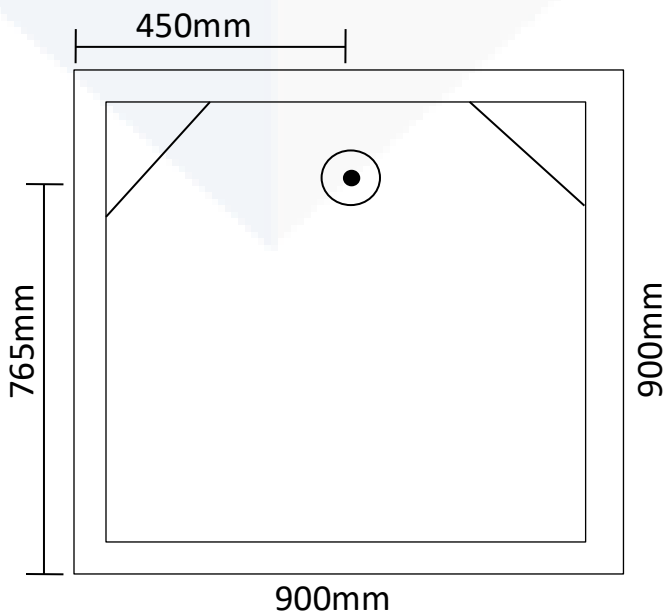

## Showers Cubicles

900 x 900 x 1900 (Rear Waste)

Transportable Homes  
 Staff Showers  
 Renovations  
 Shed Showers  
 Ablutions  
 Pool Showers

Note: Drawings are a guide only.

JS Fibreglass

Phone 9404 8000 | Email [info@jsfibreglass.com.au](mailto:info@jsfibreglass.com.au)  
 33 Greenwich Parade, Neerabup WA 6031