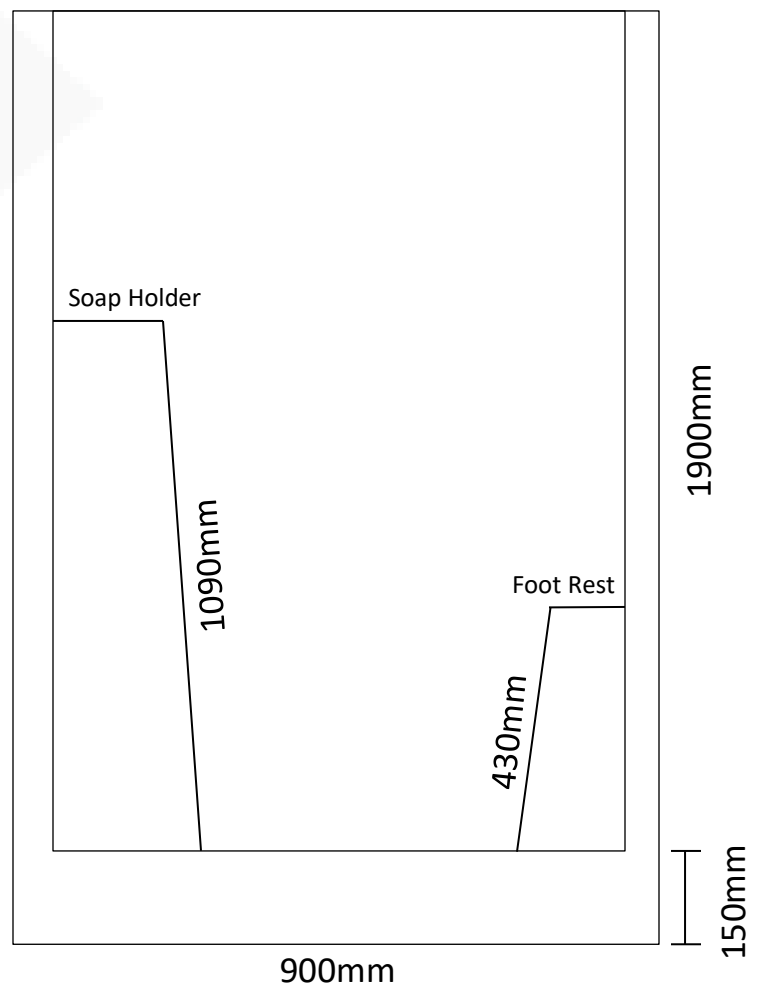

## Showers Cubicles

900 x 900 x 1900 (Rear Waste)

Transportable Homes  
 Staff Showers  
 Renovations  
 Shed Showers  
 Ablutions  
 Pool Showers

Note: Drawings are a guide only.

JS Fibreglass

Phone 9404 8000 | Email [info@jsfibreglass.com.au](mailto:info@jsfibreglass.com.au)  
 33 Greenwich Parade, Neerabup WA 6031