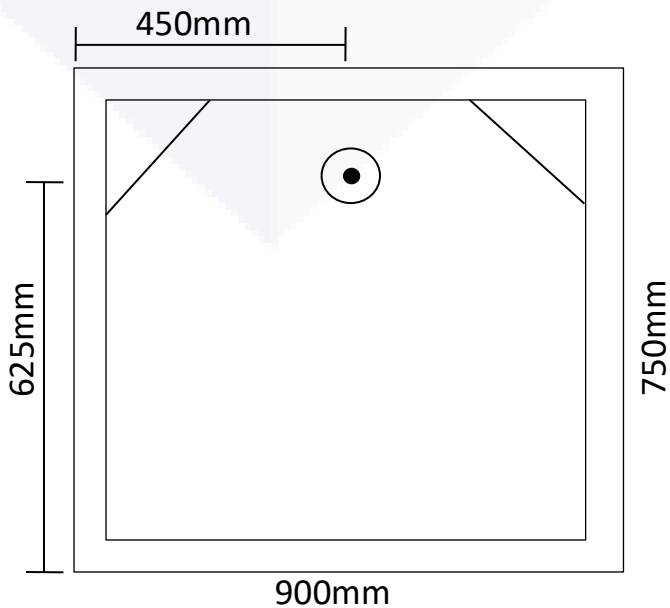

## Showers Cubicles

900 x 750 x 1870 (Rear Waste)

Transportable Homes  
 Staff Showers  
 Renovations  
 Shed Showers  
 Ablutions  
 Pool Showers

Note: Drawings are a guide only.

**JS Fibreglass**

Phone 9404 8000 | Email [info@jsfibreglass.com.au](mailto:info@jsfibreglass.com.au)  
 33 Greenwich Parade, Neerabup WA 6031