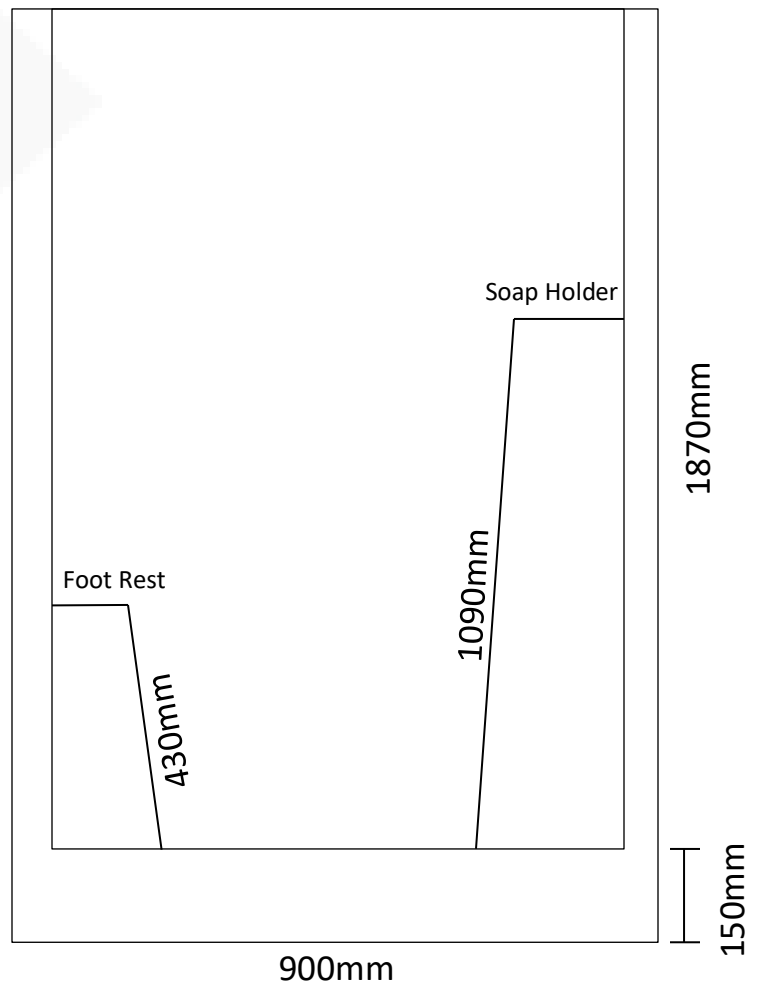

## Showers Cubicles

900 x 750 x 1870 (Rear Waste)

Transportable Homes  
 Staff Showers  
 Renovations  
 Shed Showers  
 Ablutions  
 Pool Showers

Note: Drawings are a guide only.

**JS Fibreglass**

Phone 9404 8000 | Email [info@jsfibreglass.com.au](mailto:info@jsfibreglass.com.au)  
 33 Greenwich Parade, Neerabup WA 6031