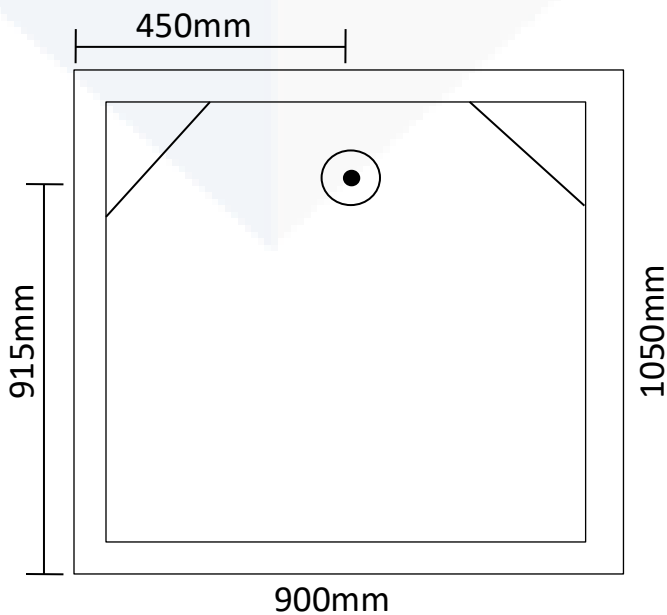

Showers Cubicles

900 x 1050 x 2000 with lip (Rear Waste)

Transportable Homes
 Staff Showers
 Renovations
 Shed Showers
 Ablutions
 Pool Showers

Note: Drawings are a guide only.

JS Fibreglass

Phone 9404 8000 | Email info@jsfibreglass.com.au
 33 Greenwich Parade, Neerabup WA 6031