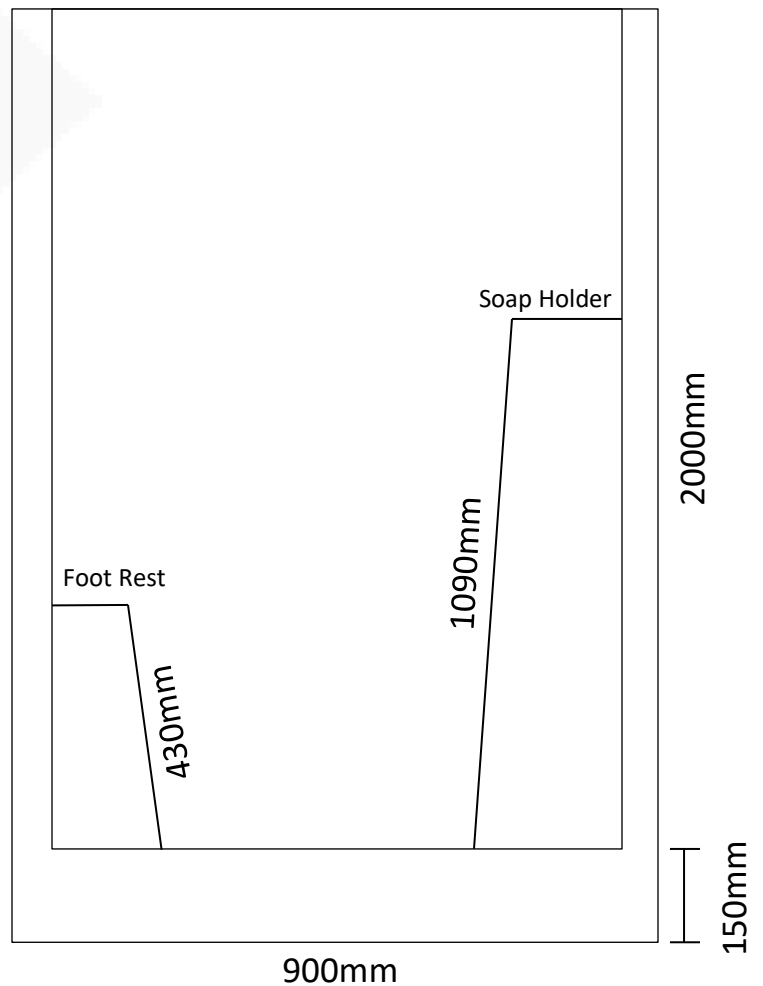

Showers Cubicles

900 x 1050 x 2000 with lip (Rear Waste)

Transportable Homes
 Staff Showers
 Renovations
 Shed Showers
 Ablutions
 Pool Showers

Note: Drawings are a guide only.

JS Fibreglass

Phone 9404 8000 | Email info@jsfibreglass.com.au
 33 Greenwich Parade, Neerabup WA 6031