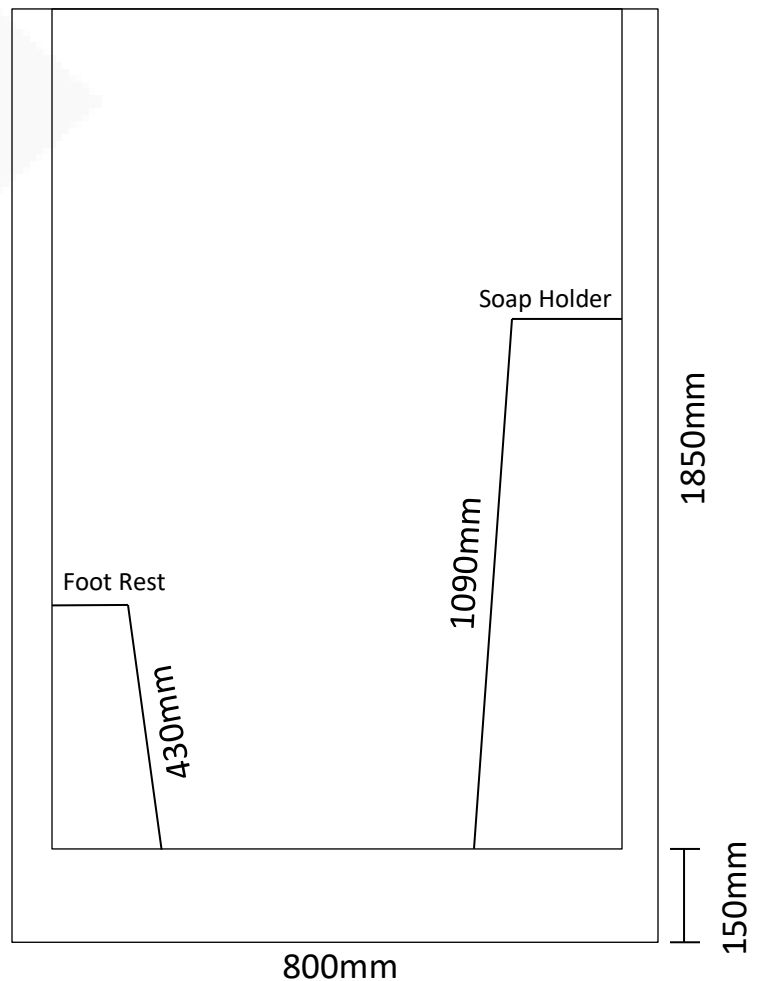

## Showers Cubicles

800 x 750 x 1850 (Rear Waste)

Transportable Homes  
 Staff Showers  
 Renovations  
 Shed Showers  
 Ablutions  
 Pool Showers

Note: Drawings are a guide only.

**JS Fibreglass**

Phone 9404 8000 | Email [info@jsfibreglass.com.au](mailto:info@jsfibreglass.com.au)  
 33 Greenwich Parade, Neerabup WA 6031