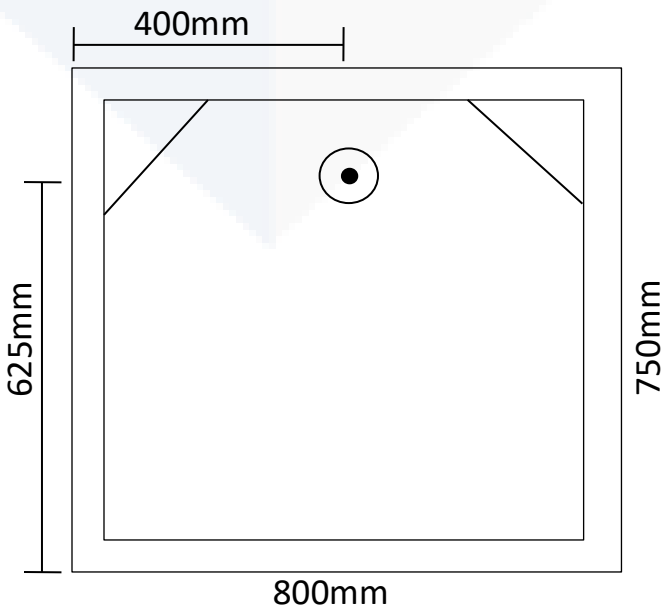

## Showers Cubicles

800 x 750 x 1850 (Rear Waste)

Transportable Homes  
 Staff Showers  
 Renovations  
 Shed Showers  
 Ablutions  
 Pool Showers

Note: Drawings are a guide only.

**JS Fibreglass**

Phone 9404 8000 | Email [info@jsfibreglass.com.au](mailto:info@jsfibreglass.com.au)  
 33 Greenwich Parade, Neerabup WA 6031