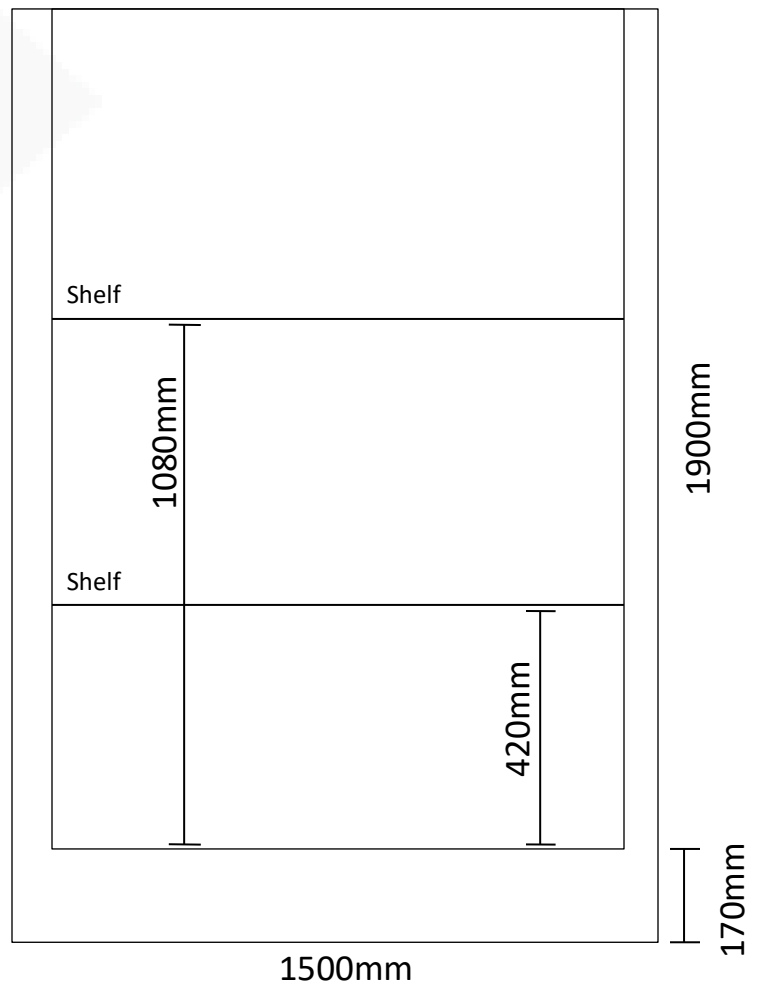

Showers Cubicles

1500 x 1000 x 1900 (Centre Waste)

Transportable Homes
 Staff Showers
 Renovations
 Shed Showers
 Ablutions
 Pool Showers

Note: Drawings are a guide only.