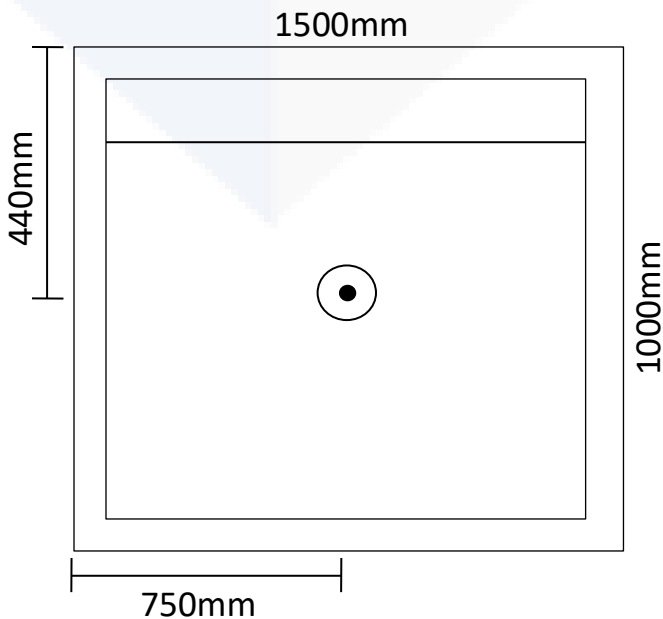

Showers Cubicles

1500 x 1000 x 1900 (Centre Waste)

Transportable Homes
 Staff Showers
 Renovations
 Shed Showers
 Ablutions
 Pool Showers

Note: Drawings are a guide only.