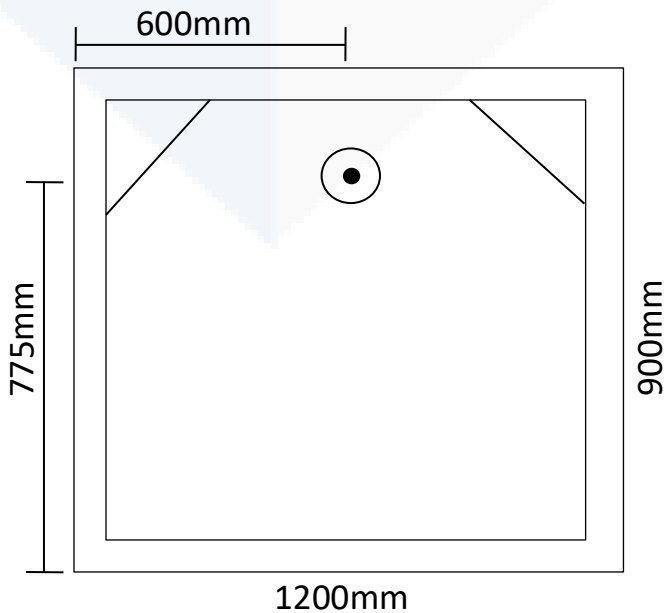

Showers Cubicles

1200 x 900 x 1900 (Rear Waste)

Transportable Homes
 Staff Showers
 Renovations
 Shed Showers
 Ablutions
 Pool Showers

Note: Drawings are a guide only.

JS Fibreglass

Phone 9404 8000 | Email info@jsfibreglass.com.au
 33 Greenwich Parade, Neerabup WA 6031