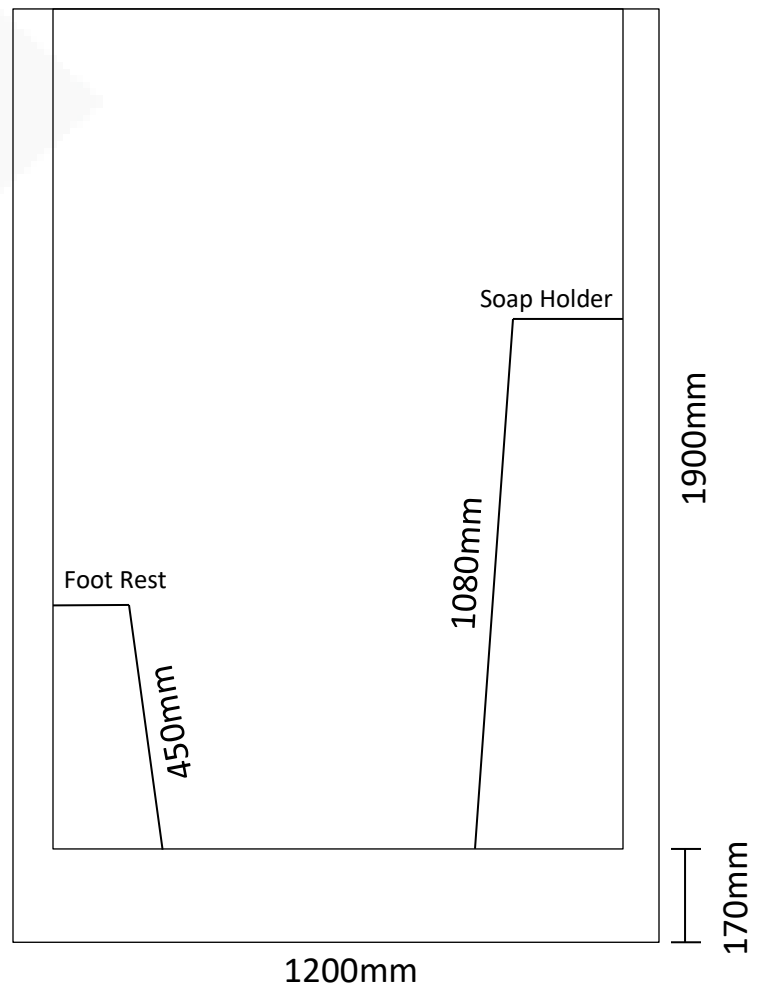

Showers Cubicles

1200 x 900 x 1900 (Rear Waste)

Transportable Homes
 Staff Showers
 Renovations
 Shed Showers
 Ablutions
 Pool Showers

Note: Drawings are a guide only.

JS Fibreglass

Phone 9404 8000 | Email info@jsfibreglass.com.au
 33 Greenwich Parade, Neerabup WA 6031