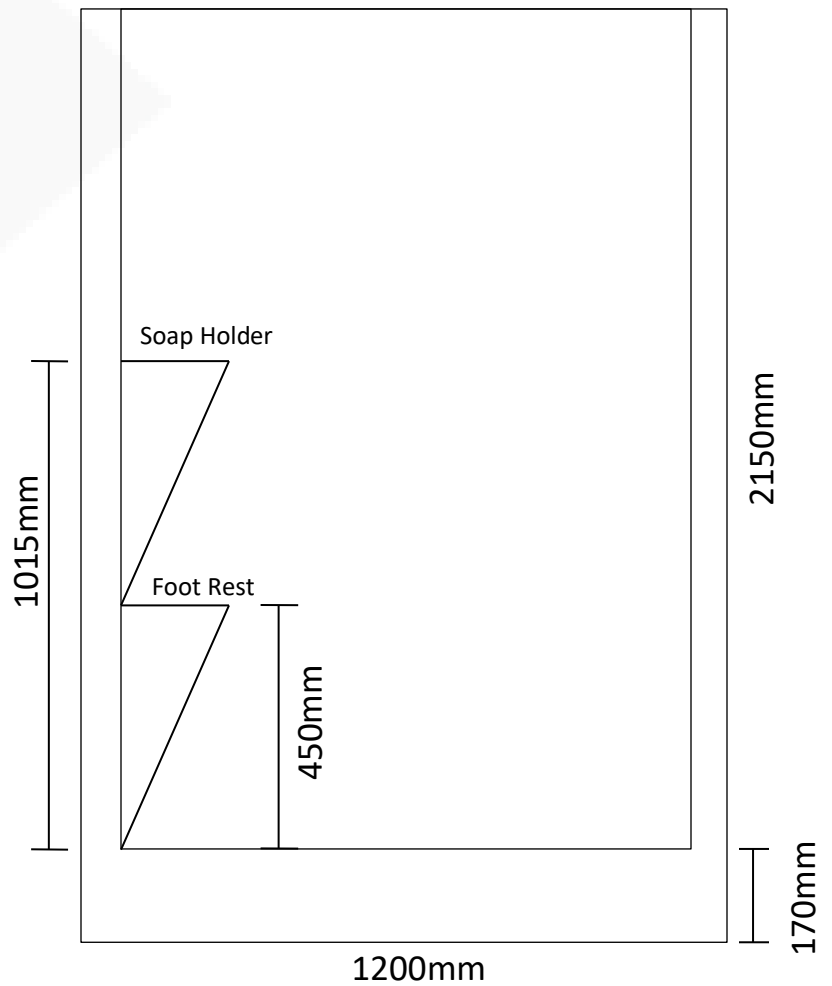

## Showers Cubicles

1200 x 800 x 2150 (Centre Waste)

Transportable Homes  
 Staff Showers  
 Renovations  
 Shed Showers  
 Ablutions  
 Pool Showers

Note: Drawings are a guide only.

JS Fibreglass

Phone 9404 8000 | Email [info@jsfibreglass.com.au](mailto:info@jsfibreglass.com.au)  
 33 Greenwich Parade, Neerabup WA 6031