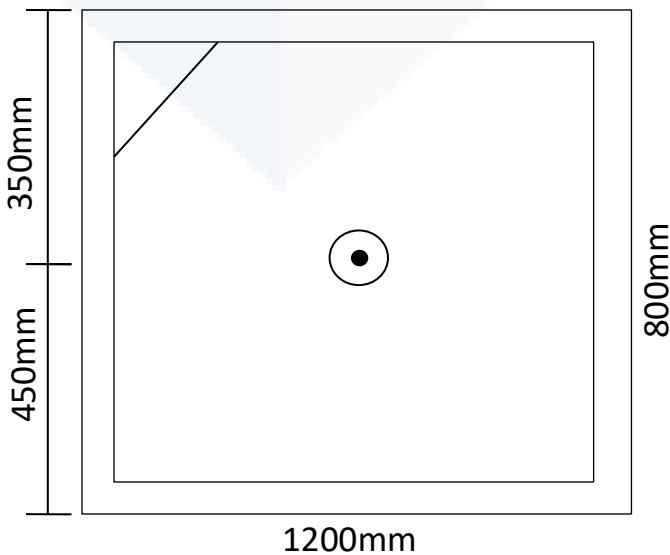

## Showers Cubicles

1200 x 800 x 2150 (Centre Waste)

Transportable Homes  
 Staff Showers  
 Renovations  
 Shed Showers  
 Ablutions  
 Pool Showers

Note: Drawings are a guide only.

JS Fibreglass

Phone 9404 8000 | Email [info@jsfibreglass.com.au](mailto:info@jsfibreglass.com.au)  
 33 Greenwich Parade, Neerabup WA 6031