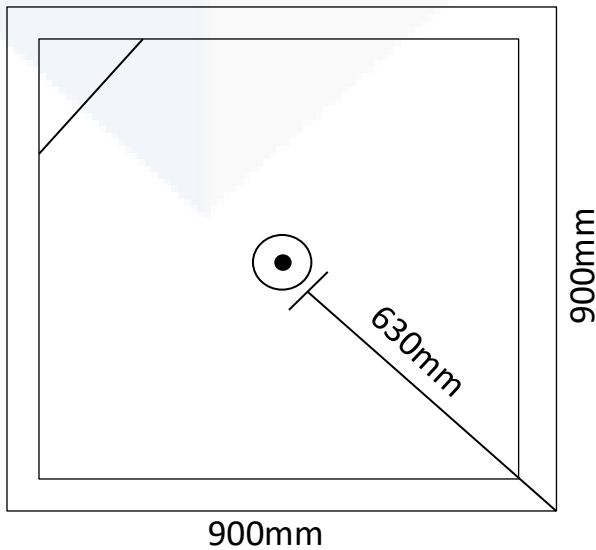

## Corner Showers

900 x 900 x 1940 (Centre Waste)

Transportable Homes  
 Staff Showers  
 Renovations  
 Shed Showers  
 Ablutions  
 Pool Showers

Note: Drawings are a guide only.

**JS Fibreglass**

Phone 9404 8000 | Email [info@jsfibreglass.com.au](mailto:info@jsfibreglass.com.au)  
 33 Greenwich Parade, Neerabup WA 6031