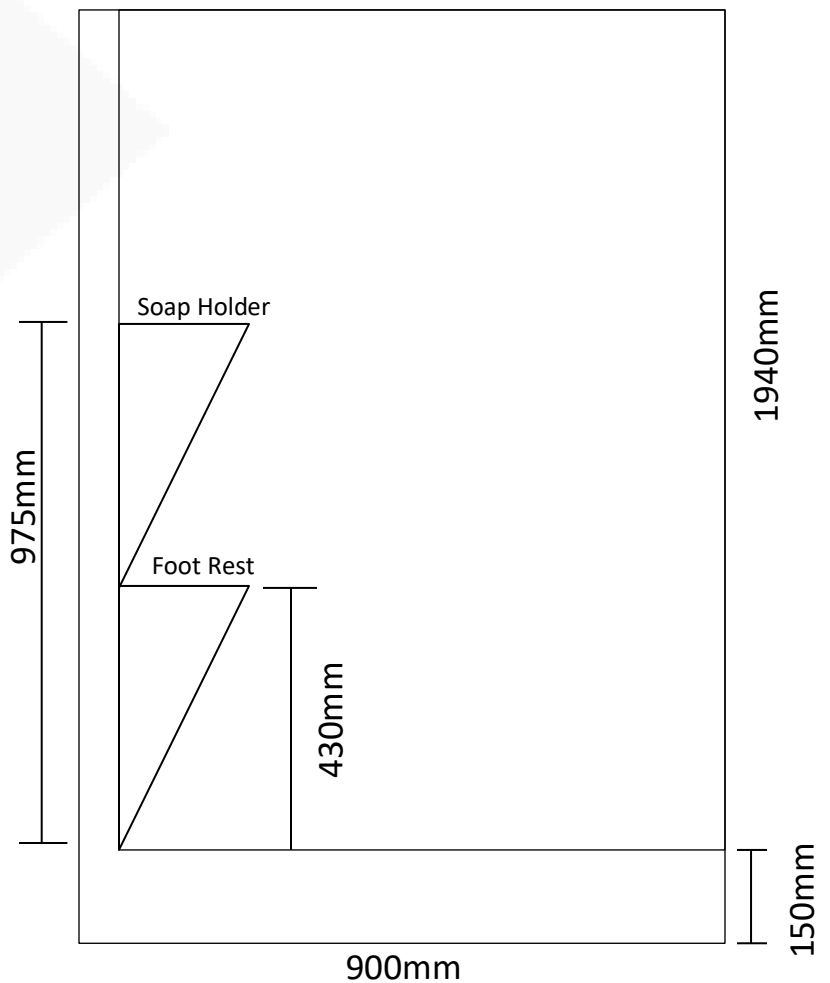

## Corner Showers

900 x 900 x 1940 (Centre Waste)

Transportable Homes  
 Staff Showers  
 Renovations  
 Shed Showers  
 Ablutions  
 Pool Showers

Note: Drawings are a guide only.

**JS Fibreglass**

Phone 9404 8000 | Email [info@jsfibreglass.com.au](mailto:info@jsfibreglass.com.au)  
 33 Greenwich Parade, Neerabup WA 6031