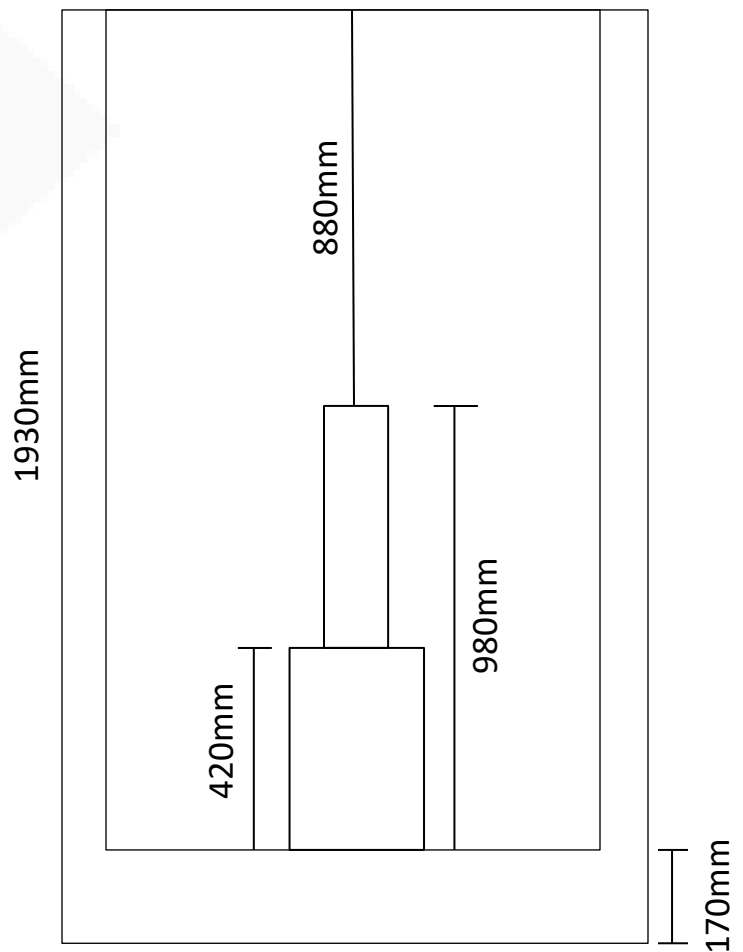

Corner Showers

900 x 900 x 1930 (Rear Waste)

Transportable Homes
 Staff Showers
 Renovations
 Shed Showers
 Ablutions
 Pool Showers

Note: Drawings are a guide only.

JS Fibreglass

Phone 9404 8000 | Email info@jsfibreglass.com.au
 33 Greenwich Parade, Neerabup WA 6031