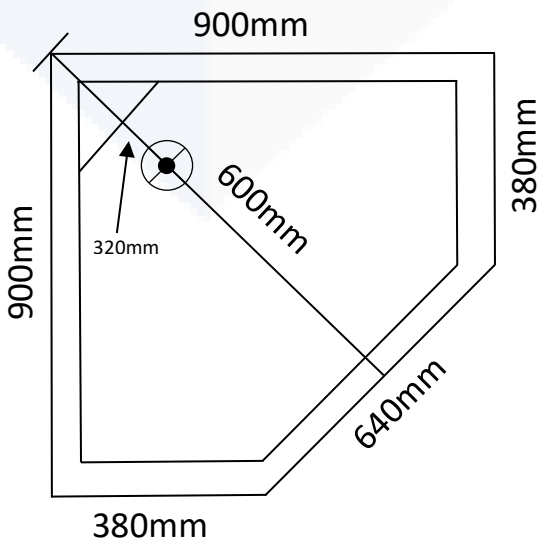

Corner Showers

900 x 900 x 1930 (Rear Waste)

Transportable Homes
 Staff Showers
 Renovations
 Shed Showers
 Ablutions
 Pool Showers

Note: Drawings are a guide only.

JS Fibreglass

Phone 9404 8000 | Email info@jsfibreglass.com.au
 33 Greenwich Parade, Neerabup WA 6031