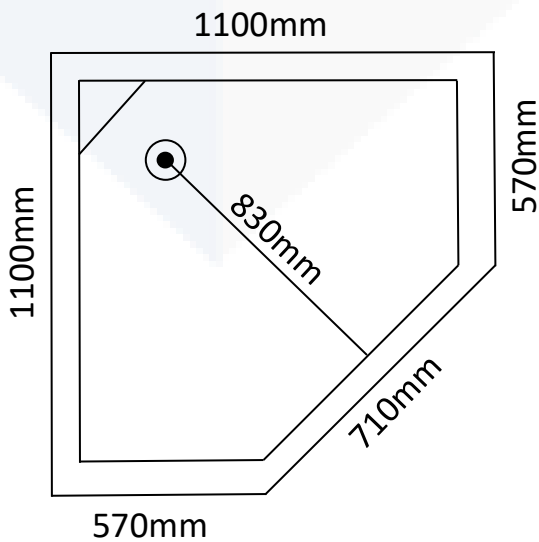

Corner Showers

1100 x 1100 x 1950 (Rear Waste)

Transportable Homes
 Staff Showers
 Renovations
 Shed Showers
 Ablutions
 Pool Showers

Note: Drawings are a guide only.

JS Fibreglass

Phone 9404 8000 | Email info@jsfibreglass.com.au
 33 Greenwich Parade, Neerabup WA 6031