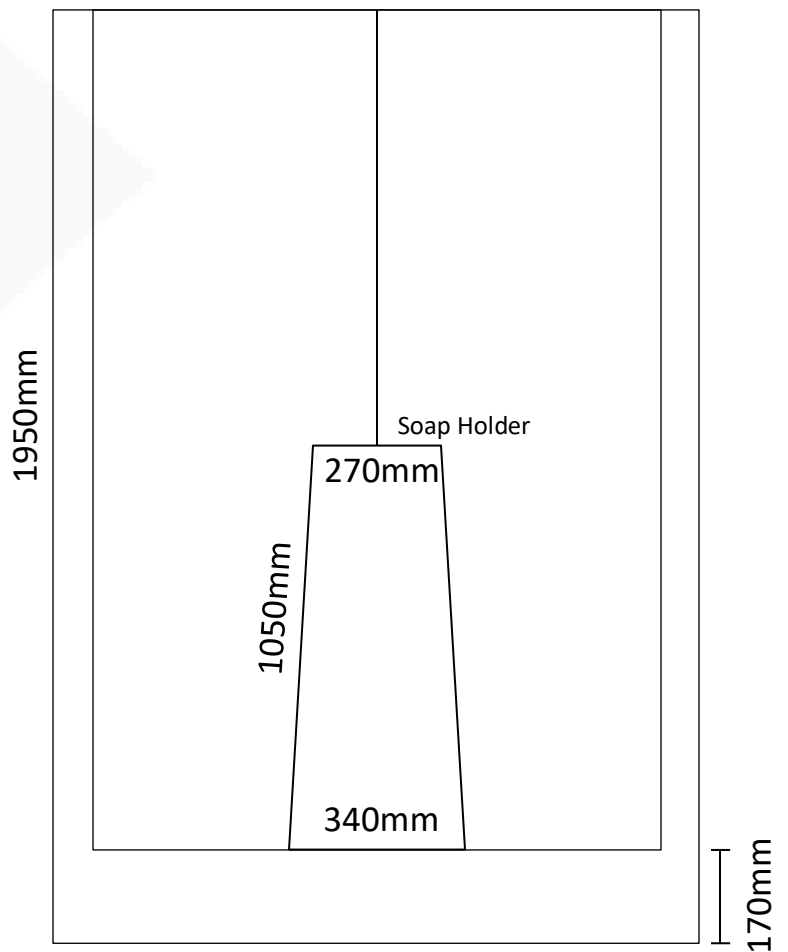

Corner Showers

1100 x 1100 x 1950 (Rear Waste)

Transportable Homes
 Staff Showers
 Renovations
 Shed Showers
 Ablutions
 Pool Showers

Note: Drawings are a guide only.

JS Fibreglass

Phone 9404 8000 | Email info@jsfibreglass.com.au
 33 Greenwich Parade, Neerabup WA 6031