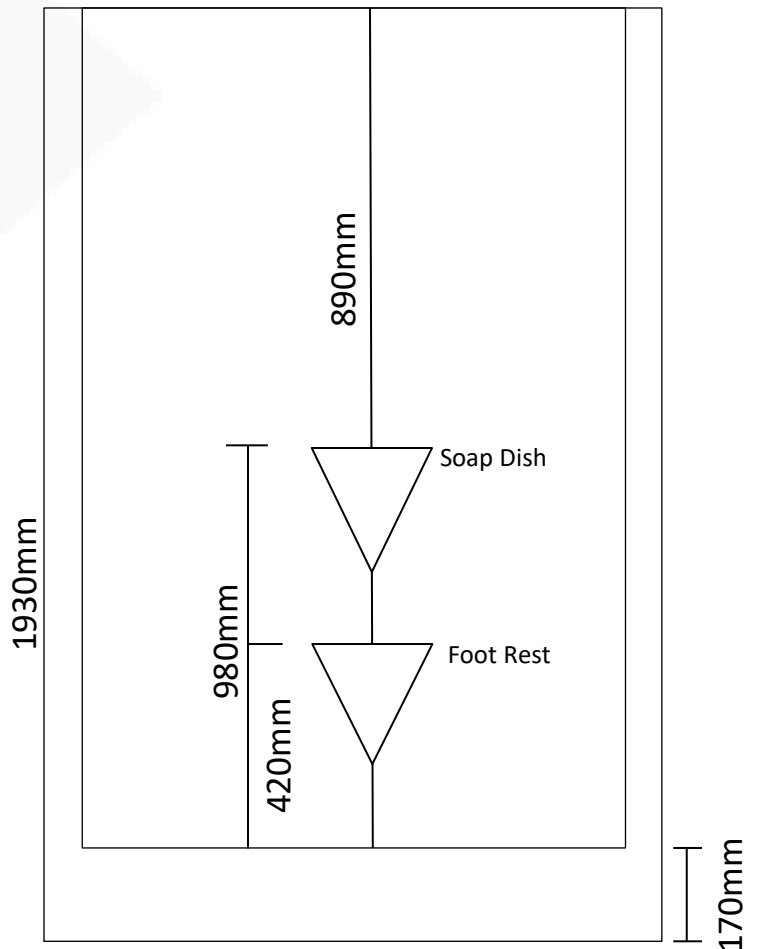

## Corner Showers

1000 x 1000 x 1930 (Centre & Rear Waste)

Transportable Homes, Staff Showers  
Renovations, Shed Showers  
Ablutions, Pool Showers

Note: Drawings are a guide only.

JS Fibreglass

Phone 9404 8000 | Email [info@jsfibreglass.com.au](mailto:info@jsfibreglass.com.au)  
33 Greenwich Parade, Neerabup WA 6031