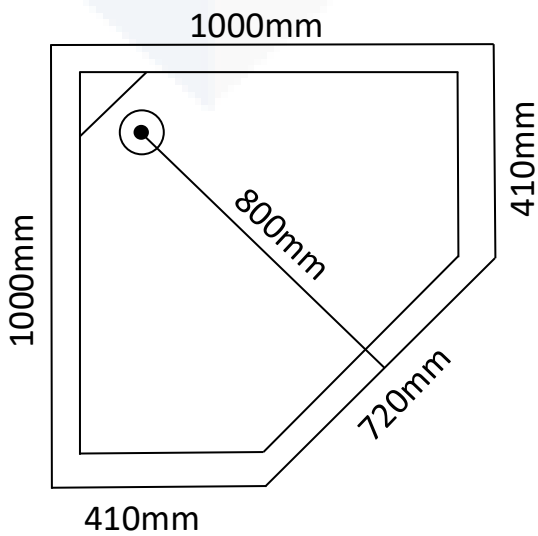

## Corner Showers

1000 x 1000 x 1930 (Centre & Rear Waste)

Transportable Homes, Staff Showers  
Renovations, Shed Showers  
Ablutions, Pool Showers

Note: Drawings are a guide only.

JS Fibreglass

Phone 9404 8000 | Email [info@jsfibreglass.com.au](mailto:info@jsfibreglass.com.au)  
33 Greenwich Parade, Neerabup WA 6031