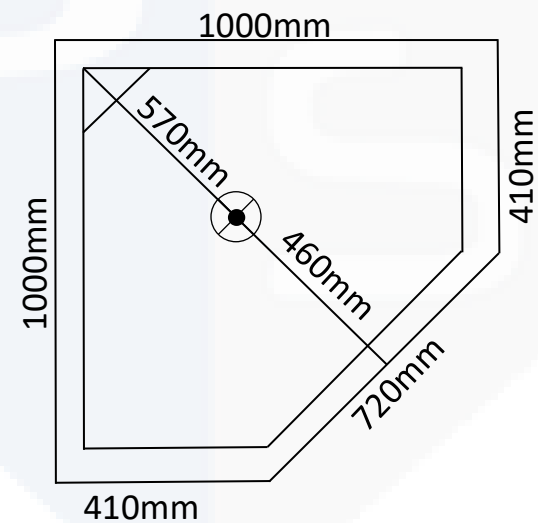

## Corner Showers

1000 x 1000 x 1930 (Centre & Rear Waste)

Transportable Homes, Staff Showers  
Renovations, Shed Showers  
Ablutions, Pool Showers

Note: Drawings are a guide only.

JS Fibreglass

Phone 9404 8000 | Email [info@jsfibreglass.com.au](mailto:info@jsfibreglass.com.au)  
33 Greenwich Parade, Neerabup WA 6031