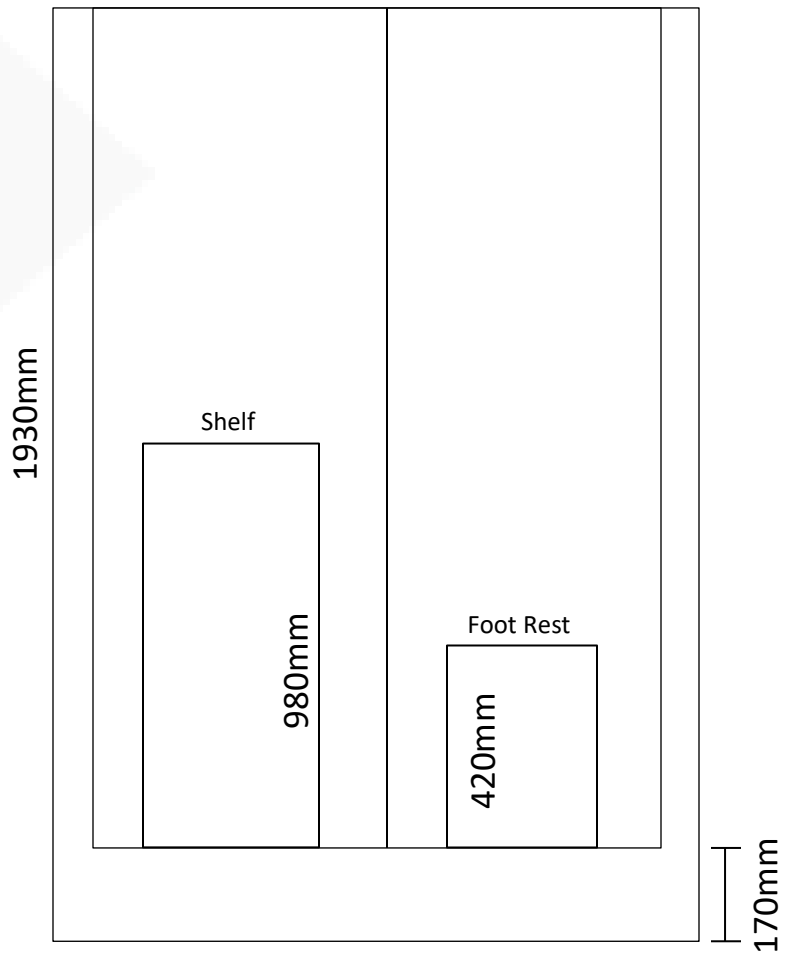

## Corner Showers

1000 x 1000 x 1930 (Rear Waste)

Transportable Homes  
 Staff Showers  
 Renovations  
 Shed Showers  
 Ablutions  
 Pool Showers

Note: Drawings are a guide only.

**JS Fibreglass**

Phone 9404 8000 | Email [info@jsfibreglass.com.au](mailto:info@jsfibreglass.com.au)  
 33 Greenwich Parade, Neerabup WA 6031