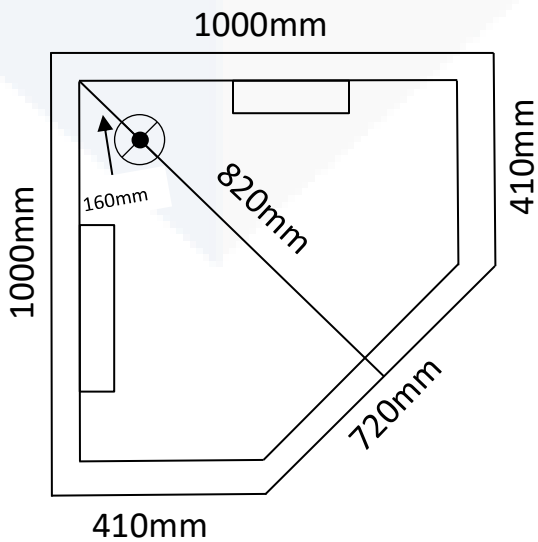

## Corner Showers

1000 x 1000 x 1930 (Rear Waste)

Transportable Homes  
 Staff Showers  
 Renovations  
 Shed Showers  
 Ablutions  
 Pool Showers

Note: Drawings are a guide only.

**JS Fibreglass**

Phone 9404 8000 | Email [info@jsfibreglass.com.au](mailto:info@jsfibreglass.com.au)  
 33 Greenwich Parade, Neerabup WA 6031